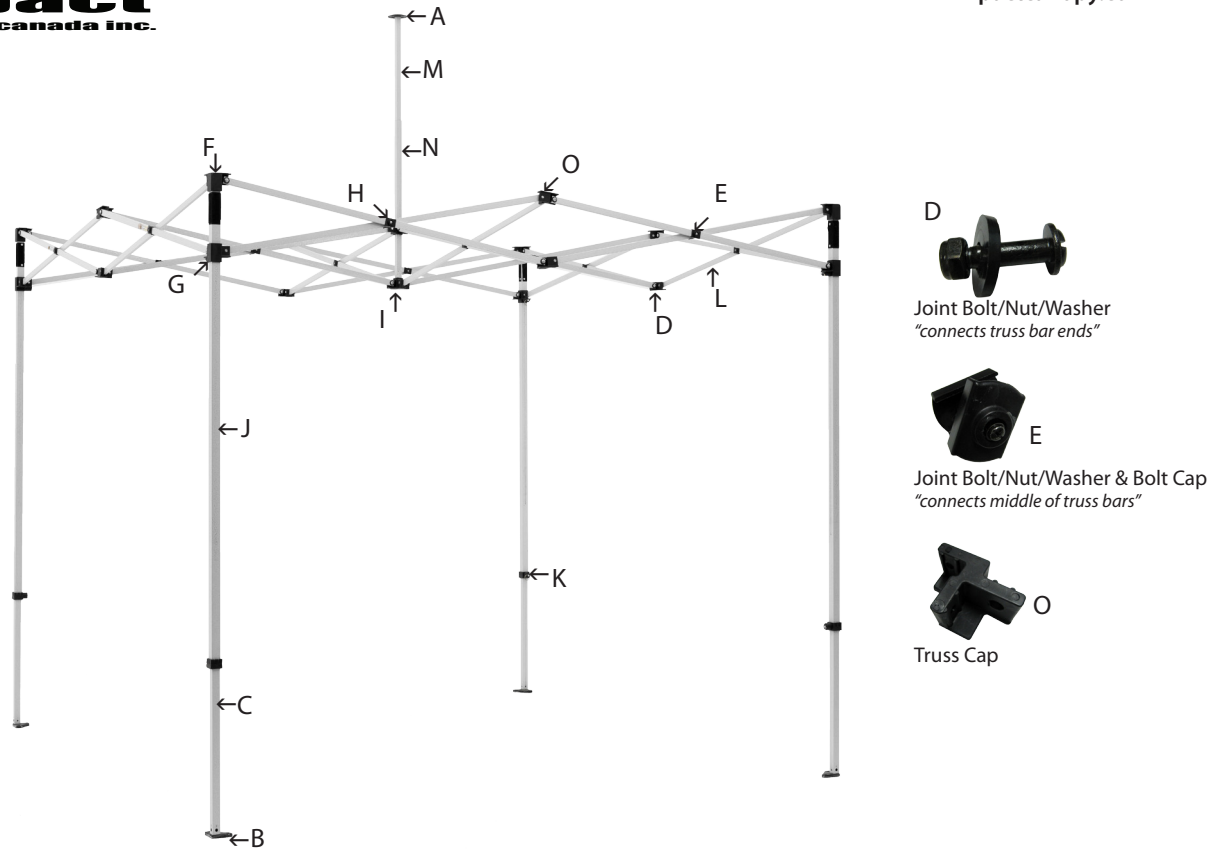

# IMPACT FRAME PARTS LIST

"The Next Level"

Canada 877-776-6655 877.840.3524 US

impactcanopy.com

Guide	DS FRAME	CL FRAME	ML FRAME	M FRAME	Description
A	DSP04	CLP04	MLP04	MP04	Dome cap
B	DSP08	CLP08	MLP08	MP08	Foot pad
C	DSP10	CLP10	MLP10	MP10	Inner leg
D	DSP65	CLP65	MLP65	MP65	Joint Bolt/Nut/Washer (connects truss bar ends)
E	DSP15	CLP15	MLP15	MP15	Joint Bolt/Nut/Washer & Bolt Cap
F	DSP18	CLP18	MLP18	MP18	2 way outer leg bracket
G	DSP48	CLP48	MLP48	MP48	2 way outer leg slider bracket
H	DSP29	CLP29	MLP29	MP29	Upper peak pole bracket
I	DSP28	CLP28	MLP28	MP28	Lower peak pole bracket
J	DSP23	CLP23	MLP23	MP23	Outer leg w/velcro
K	DSP51	CLP51	MLP51	MP51	Inner leg height adjuster
L	DSP59	CLP59	MLP59	MP59	Truss bar
M	DSP32	CLP32	MLP32	MP32	Peak pole upper
N	DSP31	CLP31	MLP31	MP31	Peak pole lower
O		CLP01			Truss cap
P		CLP20			3 way outer leg bracket - 20' frame
Q		CLP50			3 way outer leg slider bracket - 20' frame