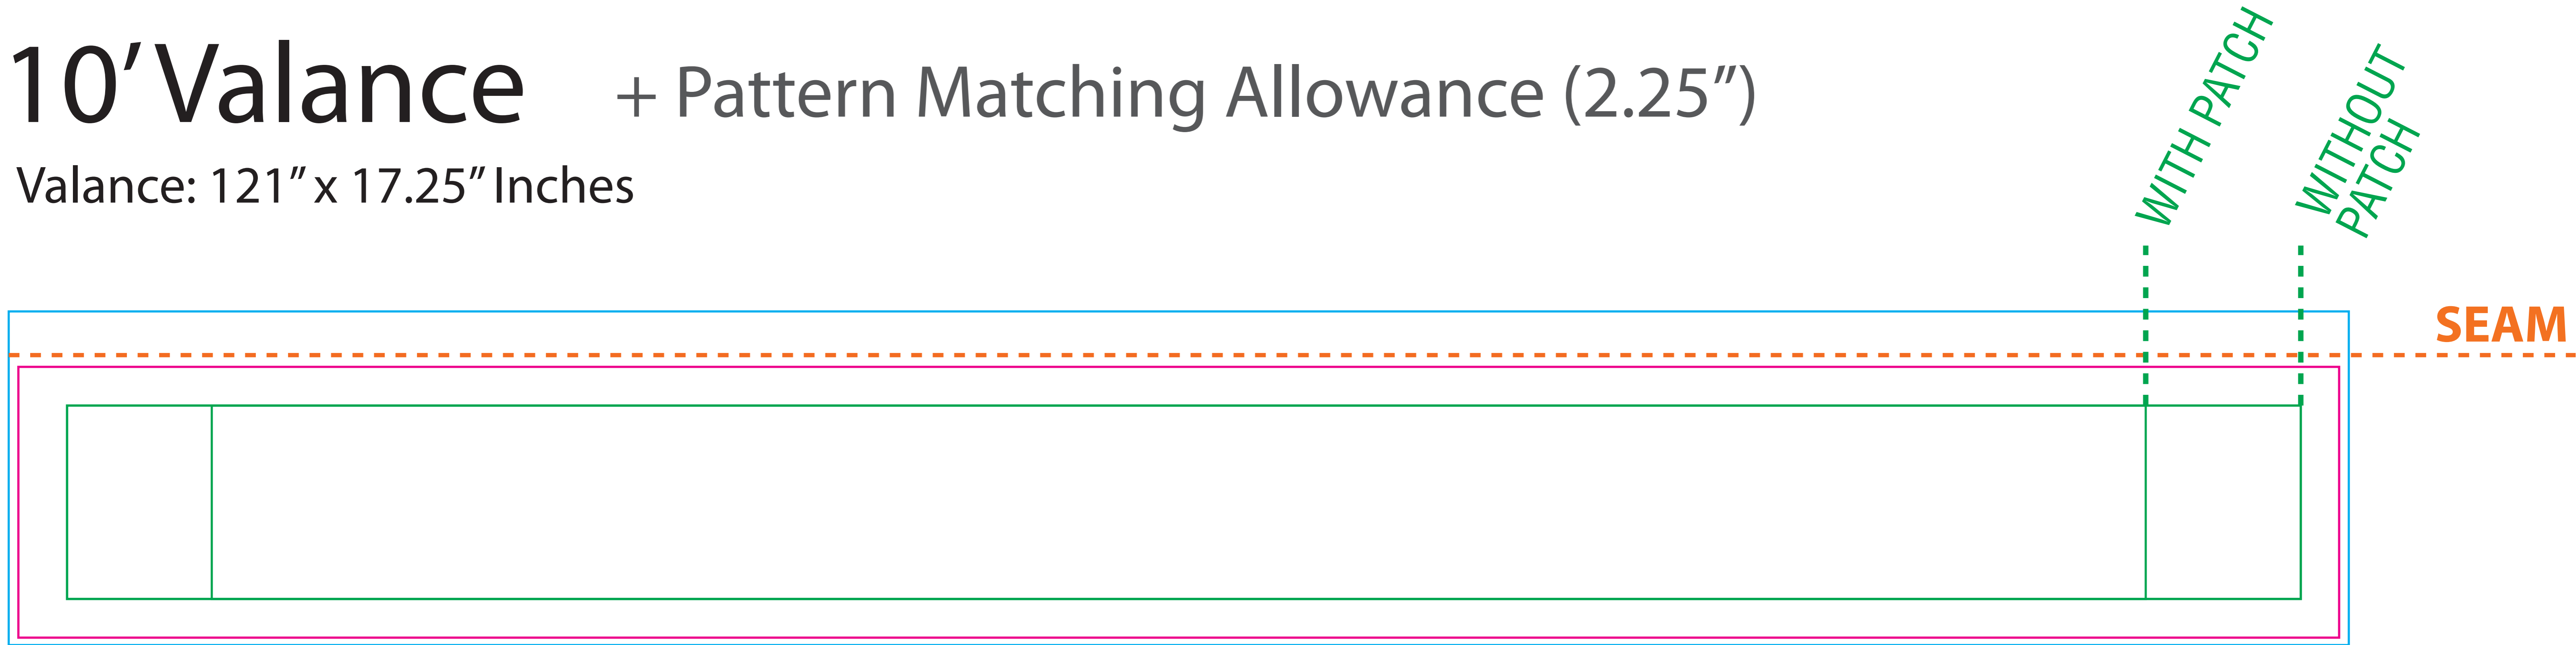

# 10' Impact Instant Canopy Templates

Click on link below to view the specific template you need

10' Canopy Peak

10' Valance

10' Valance (pattern matching)

10' Valance Banner

10' Railskirt 36"

10' Railskirt 40"

# 10' Peak

Peak: 125" x 75" Inches

Peak Cap: 30" x 22.5"

**SEAM**

-  **RECOMMENDED SAFE AREA**
-  **FINAL TRIM**
-  **BLEED TRIM**

SCALE UP 400% FOR FULL SIZE

# 10' Valance

Valance: 121" x 15" Inches

-  **RECOMMENDED SAFE AREA**
-  **FINAL TRIM**
-  **BLEED TRIM**

SCALE UP 400% FOR FULL SIZE

# 10' Valance + Pattern Matching Allowance (2.25")

Valance: 121" x 17.25" Inches

- RECOMMENDED SAFE AREA**
- FINAL TRIM**
- BLEED TRIM**

SCALE UP 400% FOR FULL SIZE