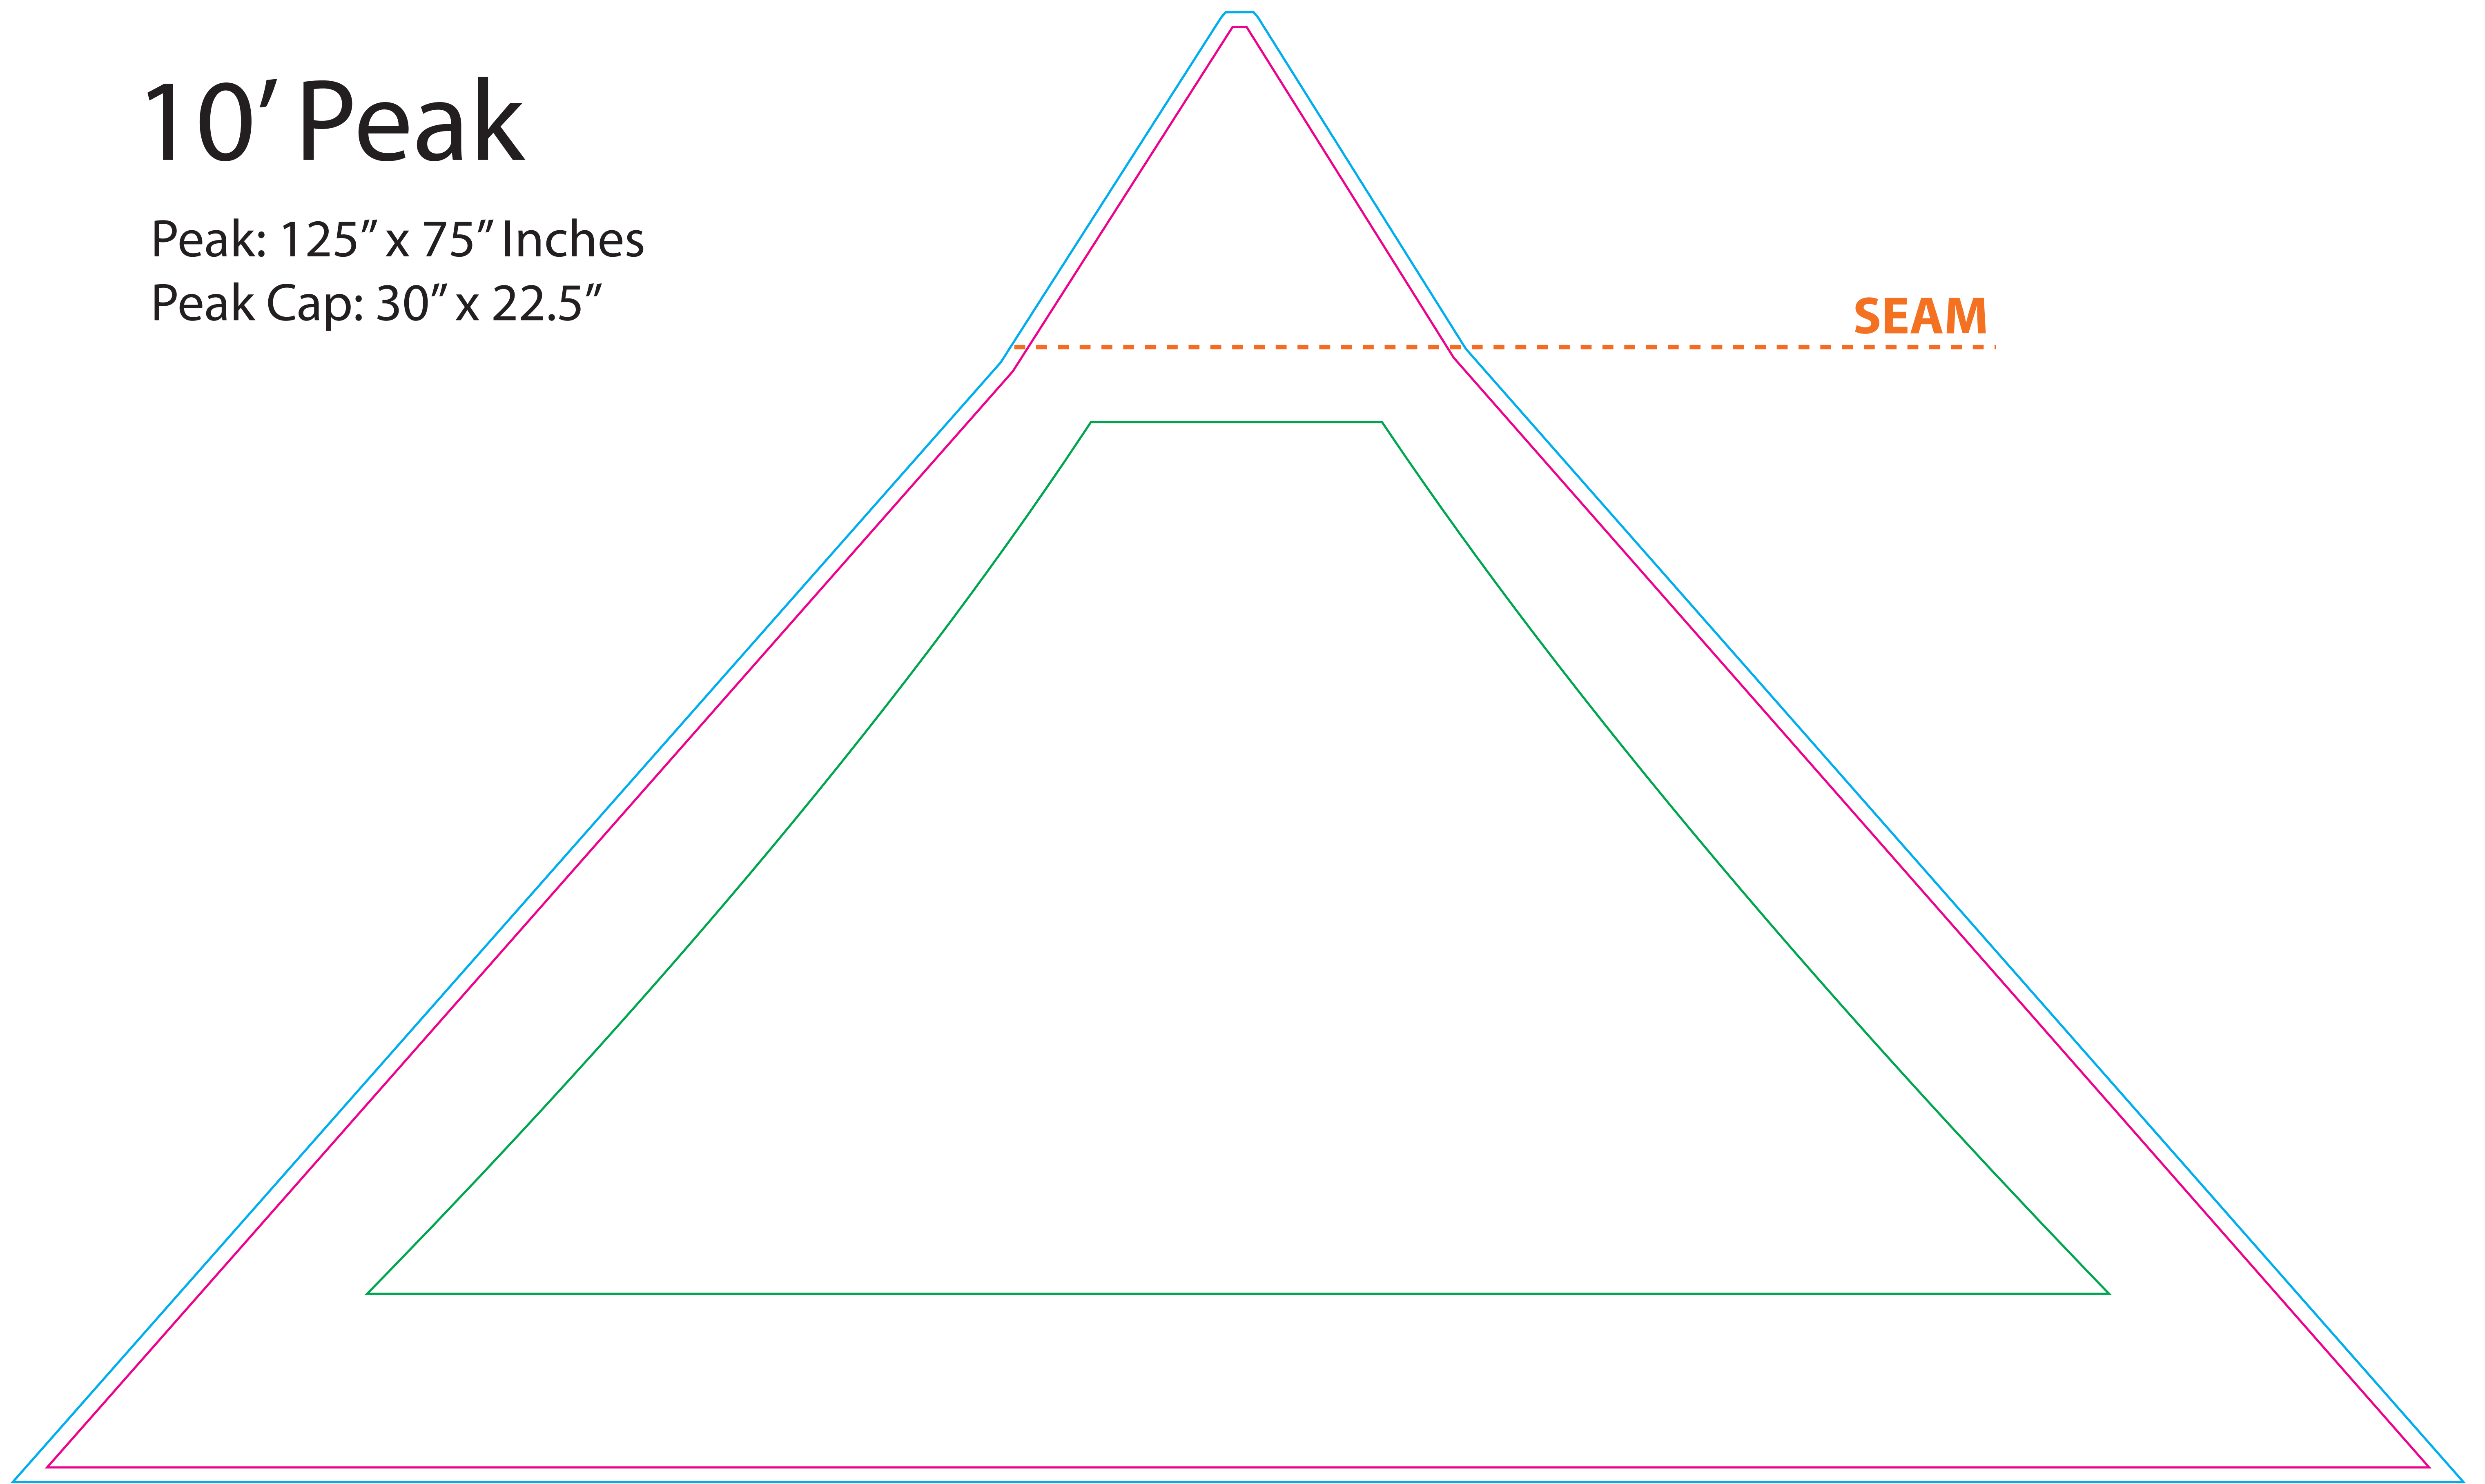

# 10' Impact Instant Canopy Templates

Click on link below to view the specific template you need

10' Canopy Peak

10' Valance

10' Valance (pattern matching)

10' Valance Banner

10' Railskirt 36"

10' Railskirt 40"

10' Railskirt 44"

10' Wall 80"

10' Wall 88"

# 10' Peak

Peak: 125" x 75" Inches

Peak Cap: 30" x 22.5"

**SEAM**

-  **RECOMMENDED SAFE AREA**
-  **FINAL TRIM**
-  **BLEED TRIM**

SCALE UP 400% FOR FULL SIZE

# 10' Valance

Valance: 121" x 15" Inches

-  **RECOMMENDED SAFE AREA**
-  **FINAL TRIM**
-  **BLEED TRIM**

SCALE UP 400% FOR FULL SIZE