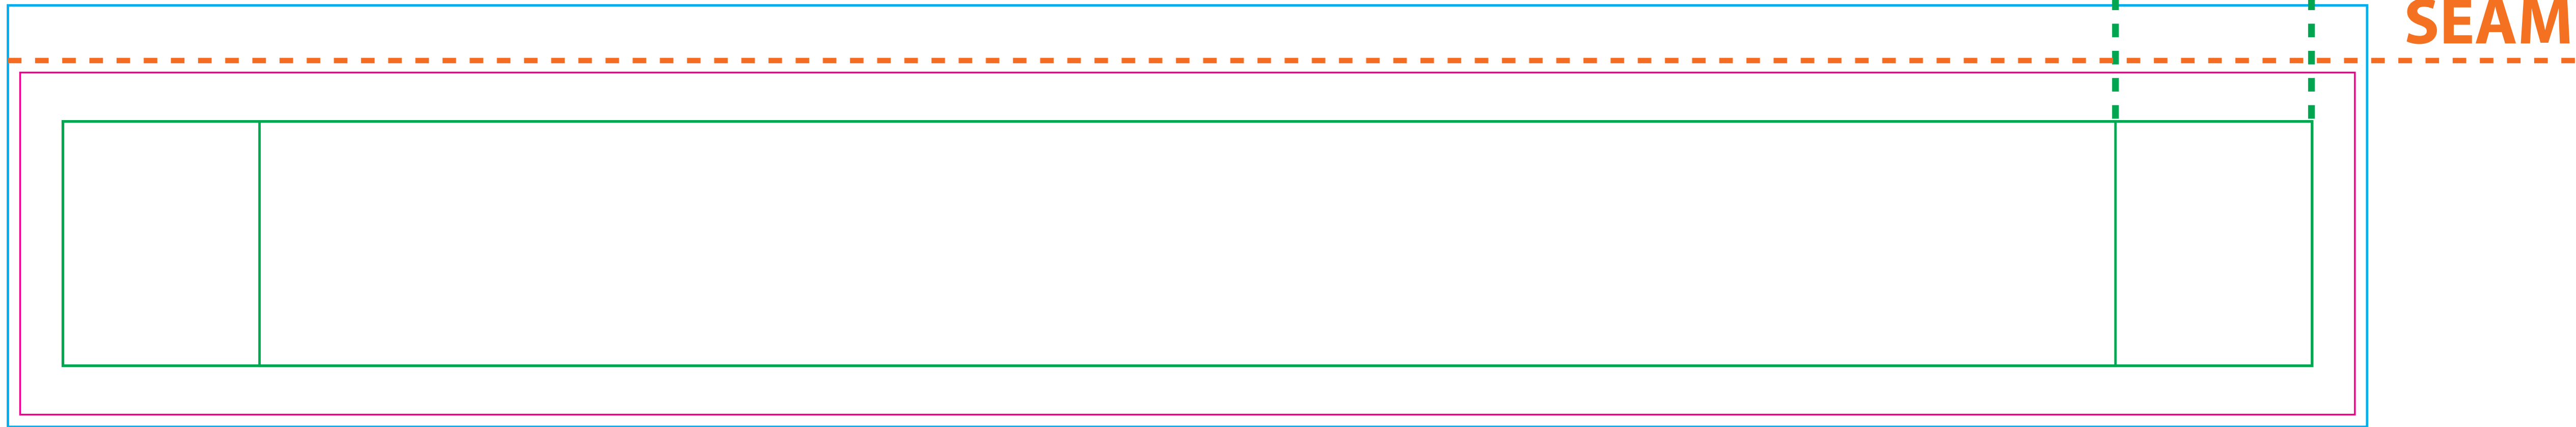

8' Impact Instant Canopy Templates

Click on link below to view the specific template you need

[8' Canopy Peak](#)

[8' Valance](#)

[8' Valance \(pattern matching\)](#)

[8' Valance Banner](#)

[8' Railskirt 36"](#)

[8' Railskirt 40"](#)

[8' Railskirt 44"](#)

[8' Wall 80"](#)

[8' Wall 88"](#)

8' Peak

Peak: 96.5" x 57.5" Inches

-  **RECOMMENDED SAFE AREA**
-  **FINAL TRIM**
-  **BLEED TRIM**

SCALE UP 400% FOR FULL SIZE

8' Valance

Valance: 96.5" x 15" Inches

-  **RECOMMENDED SAFE AREA**
-  **FINAL TRIM**
-  **BLEED TRIM**

SCALE UP 400% FOR FULL SIZE

8' Valance + Pattern Matching Allowance (2.25")

Valance: 96.5" x 17.25" Inches

8' Rail Skirt (36")

Rail Skirt: 95" x 37.5" Inches

 **RECOMMENDED SAFE AREA**

 **FINAL TRIM**

 **BLEED TRIM**

SCALE UP 400% FOR FULL SIZE

8' Rail Skirt (40")

Rail Skirt: 95" x 41.5" Inches